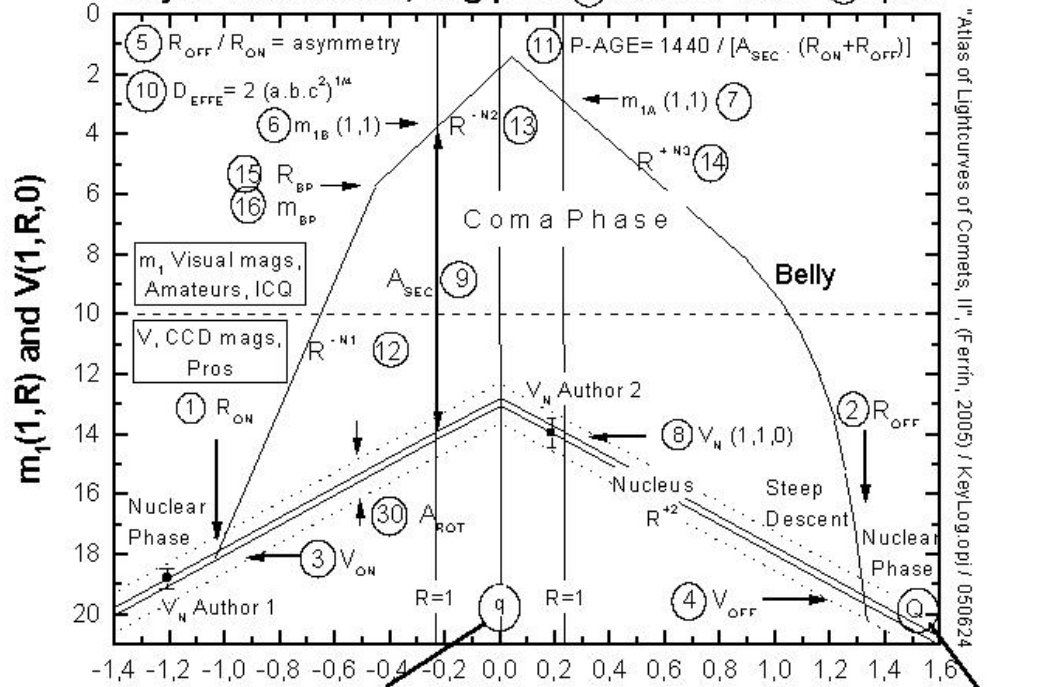

Key to Parameters, Log plot (B) Version/P-AGE (A) Epoch

Figure 1 Perihelion **Log R + Log q (comets with q < 1 AU)** Aphelion

"Atlas of Lightcurves of Comets, II", Ferrin, 2005) / KeyLog.opj / 050624