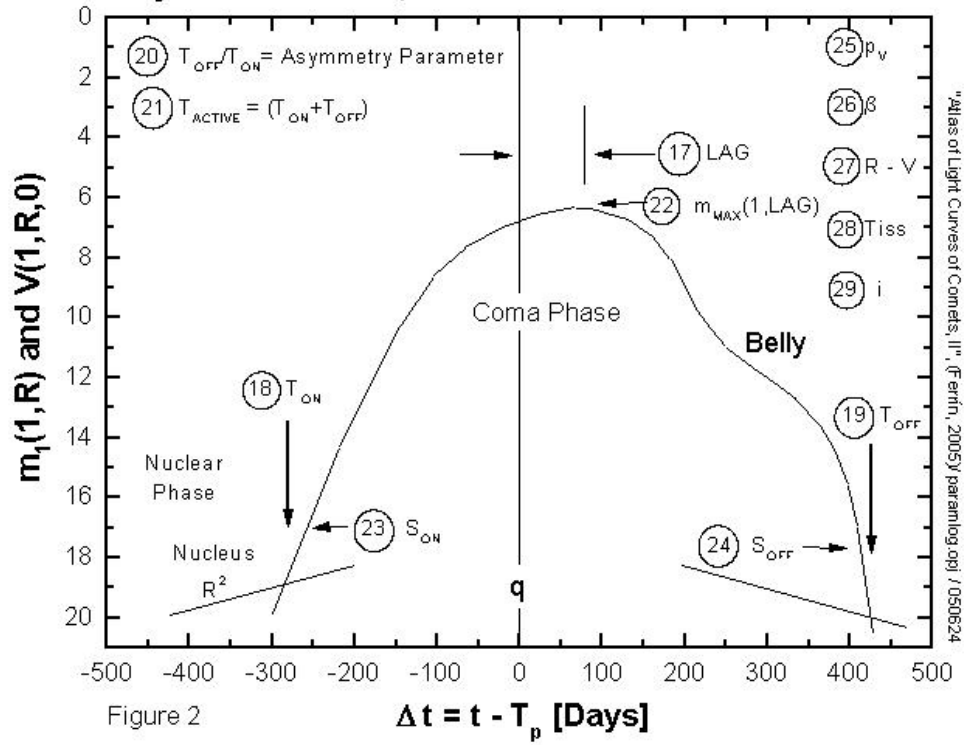

### Key to Parameters, Time Plot

Figure 2

Atlas of Light Curves of Comets, II, (Fernin, 2005) (paramlog.pdf) / 050624